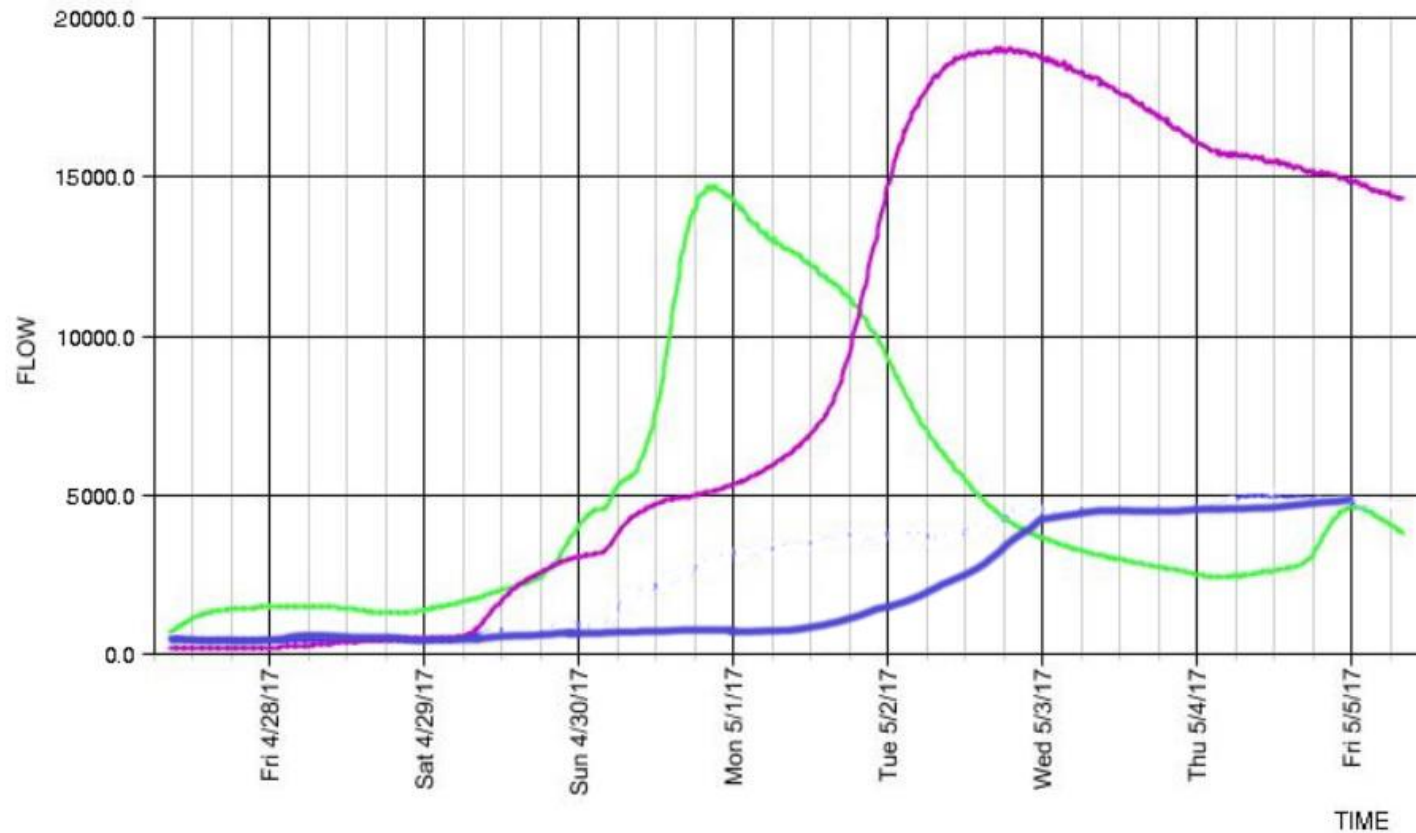

# KASKASKIA RIVER TRIBUTARY FLOWS

## APRIL 27 THRU MAY 5

- █ Carlyle Lake Outflow (CFS)
- █ Crooked Creek Flow (CFS)
- █ Shoal Creek at Breese (CFS)

1 CF = 7.5 Gallons