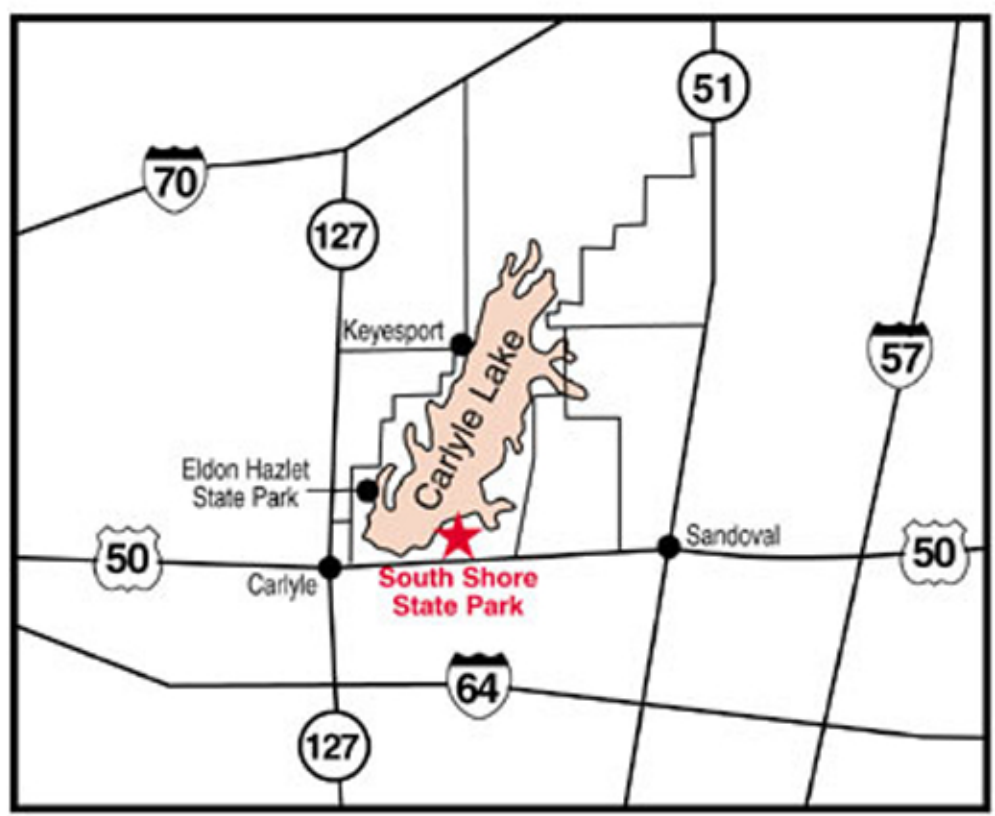

South Shore State Park

CARLYLE RESERVOIR

Legend	
	Paved Road
	Trail
	Picnic Area
	Picnic Shelter
	Shelter
	Boat Launch
	Sanitary Dumping Station
	Non-State Property