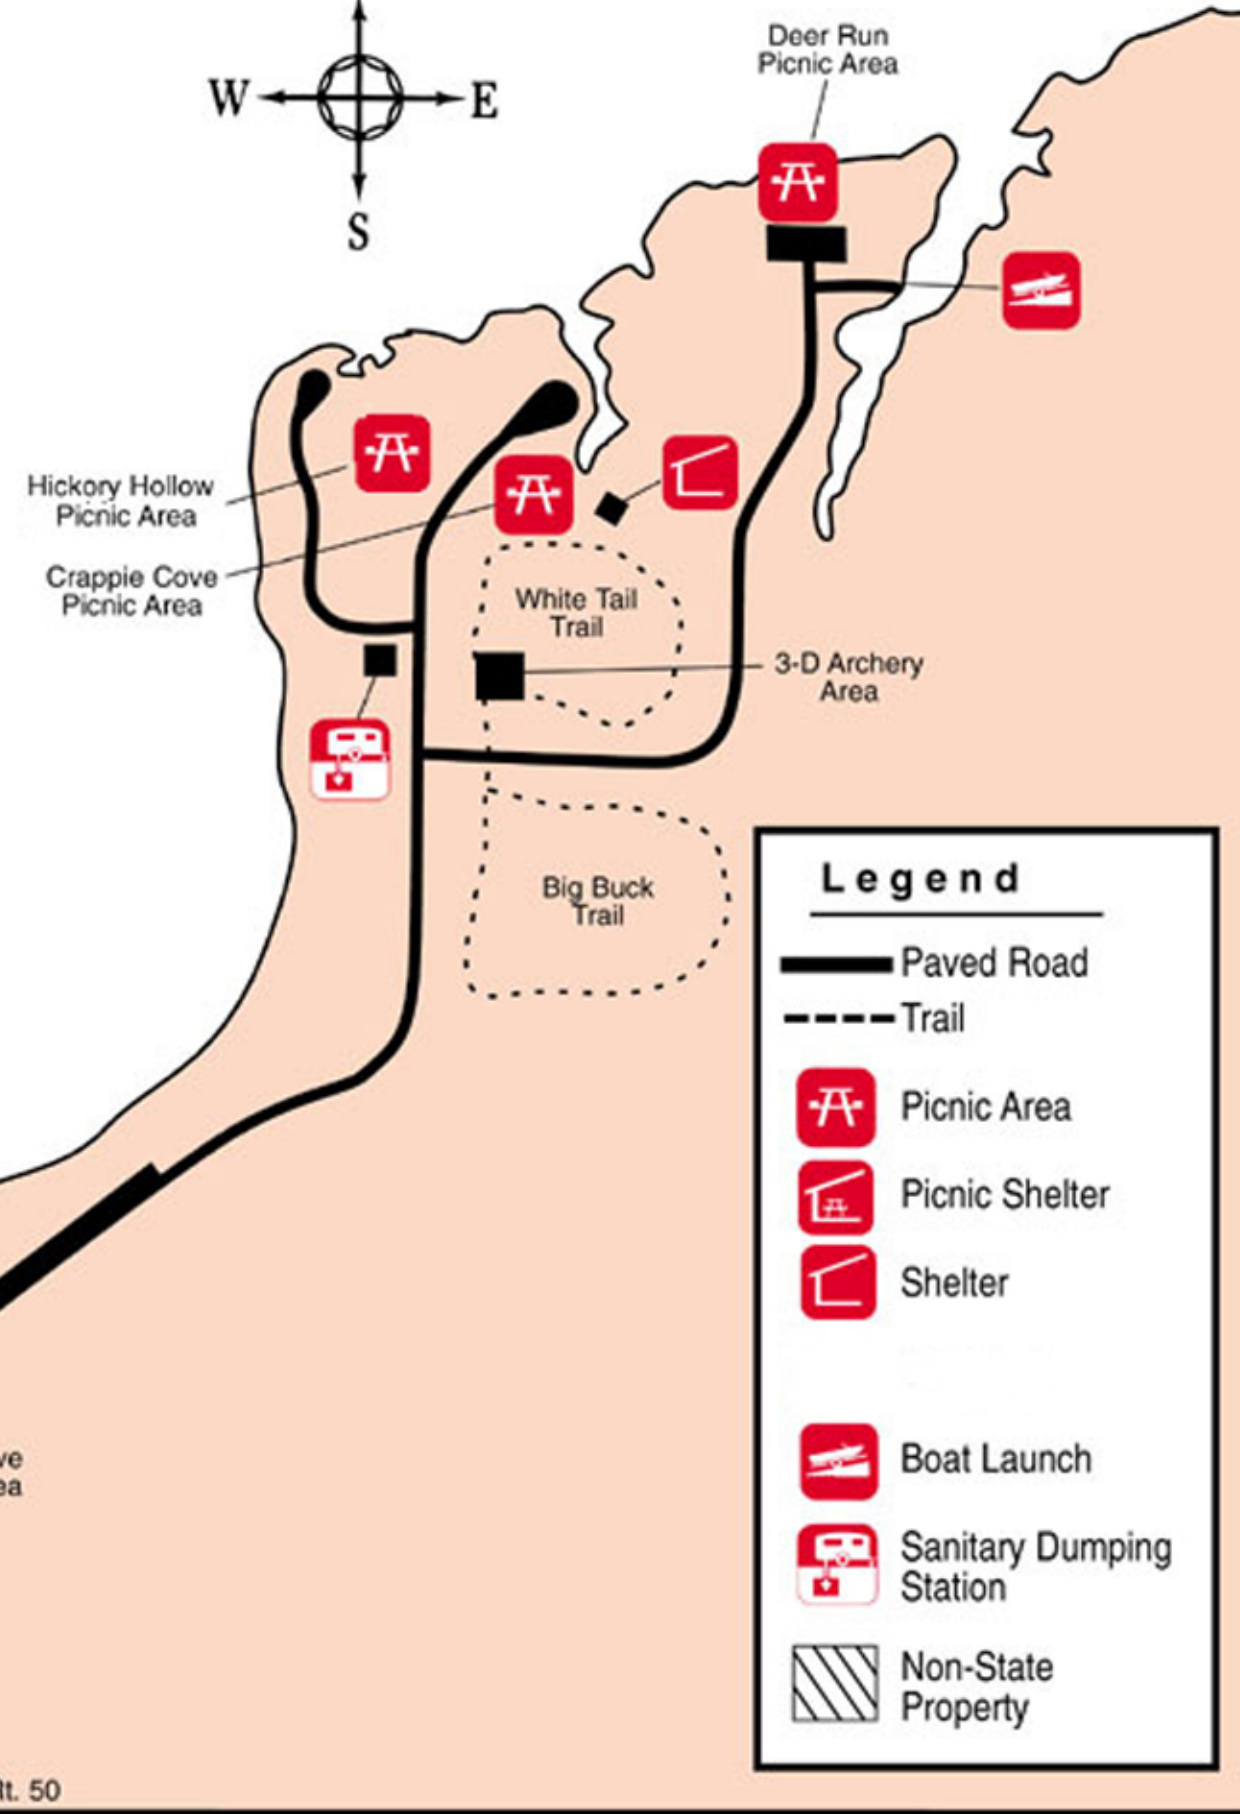

South Shore State Park

CARLYLE RESERVOIR

Legend	
	Paved Road
	Trail
	Picnic Area
	Picnic Shelter
	Shelter
	Boat Launch
	Sanitary Dumping Station
	Non-State Property